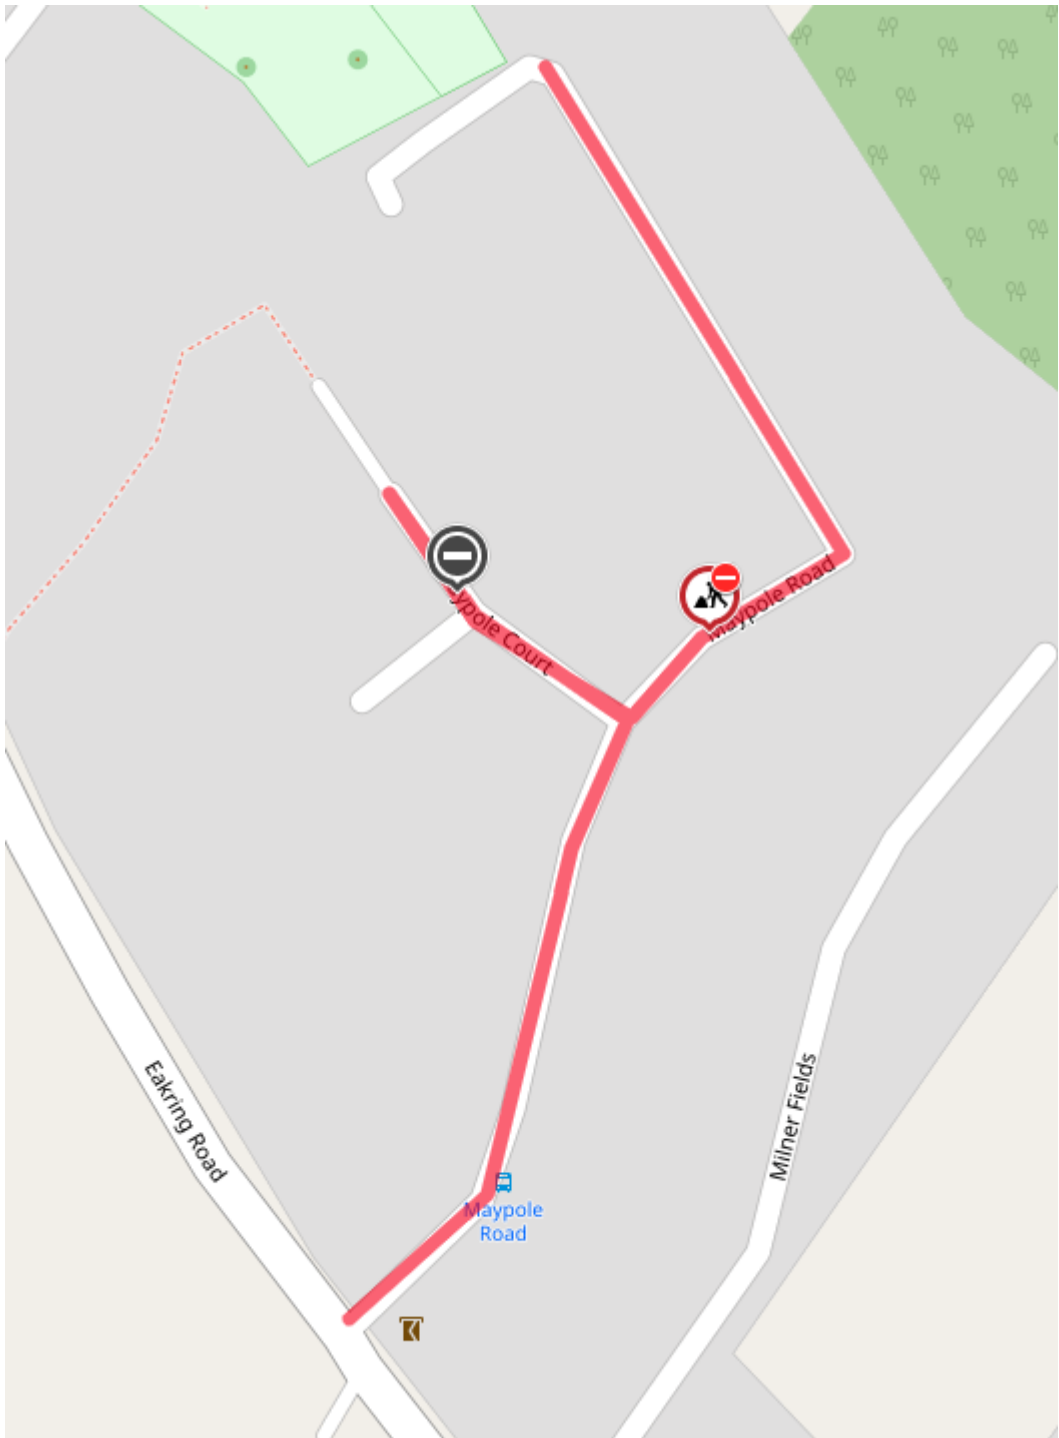

## **Roadworks Bulletin – Newark and Sherwood Temporary Prohibitions – Wellow**

<b>Locations</b>	<b>Maypole Road,Wellow – From its junction with Eakring Road for its Full Length.</b> <b>Maypole Court,Wellow – From its junction with Maypole Road for its Full Length</b>
<b>Date &amp; Time</b>	<b>From 07:30 hours on Monday 29<sup>th</sup> August 2022</b> <b>Until 17:30 hours on Friday 2<sup>nd</sup> September 2022 inclusive.</b>
<b>Carried Out By</b>	<b>VIA East Midland on behalf on Nottinghamshire County Council</b>
<b>Nature of Restriction</b>	<b>Temporary Road Closure</b> <b>Temporary prohibition of waiting (Both sides 08:00-17:30)</b>
<b>Nature of Works</b>	<b>Carriageway Maintenance works.</b>
<b>Alternative Route</b>	<b>No alternative route, Dead-End Road.</b>
<b>Enquiries</b>	<b>Chris Kidd – 01158 043687</b> <a href="mailto:Chris.kidd@viaem.co.uk">Chris.kidd@viaem.co.uk</a>
<b>Emergency Contact</b>	<b>0300 5008080</b>

Roadworks information at [www.nottinghamshire.gov.uk/roadworks](http://www.nottinghamshire.gov.uk/roadworks)

Parking Restrictions at <http://www.nottinghamtraffweb.co.uk/>

Red – Road Closure.