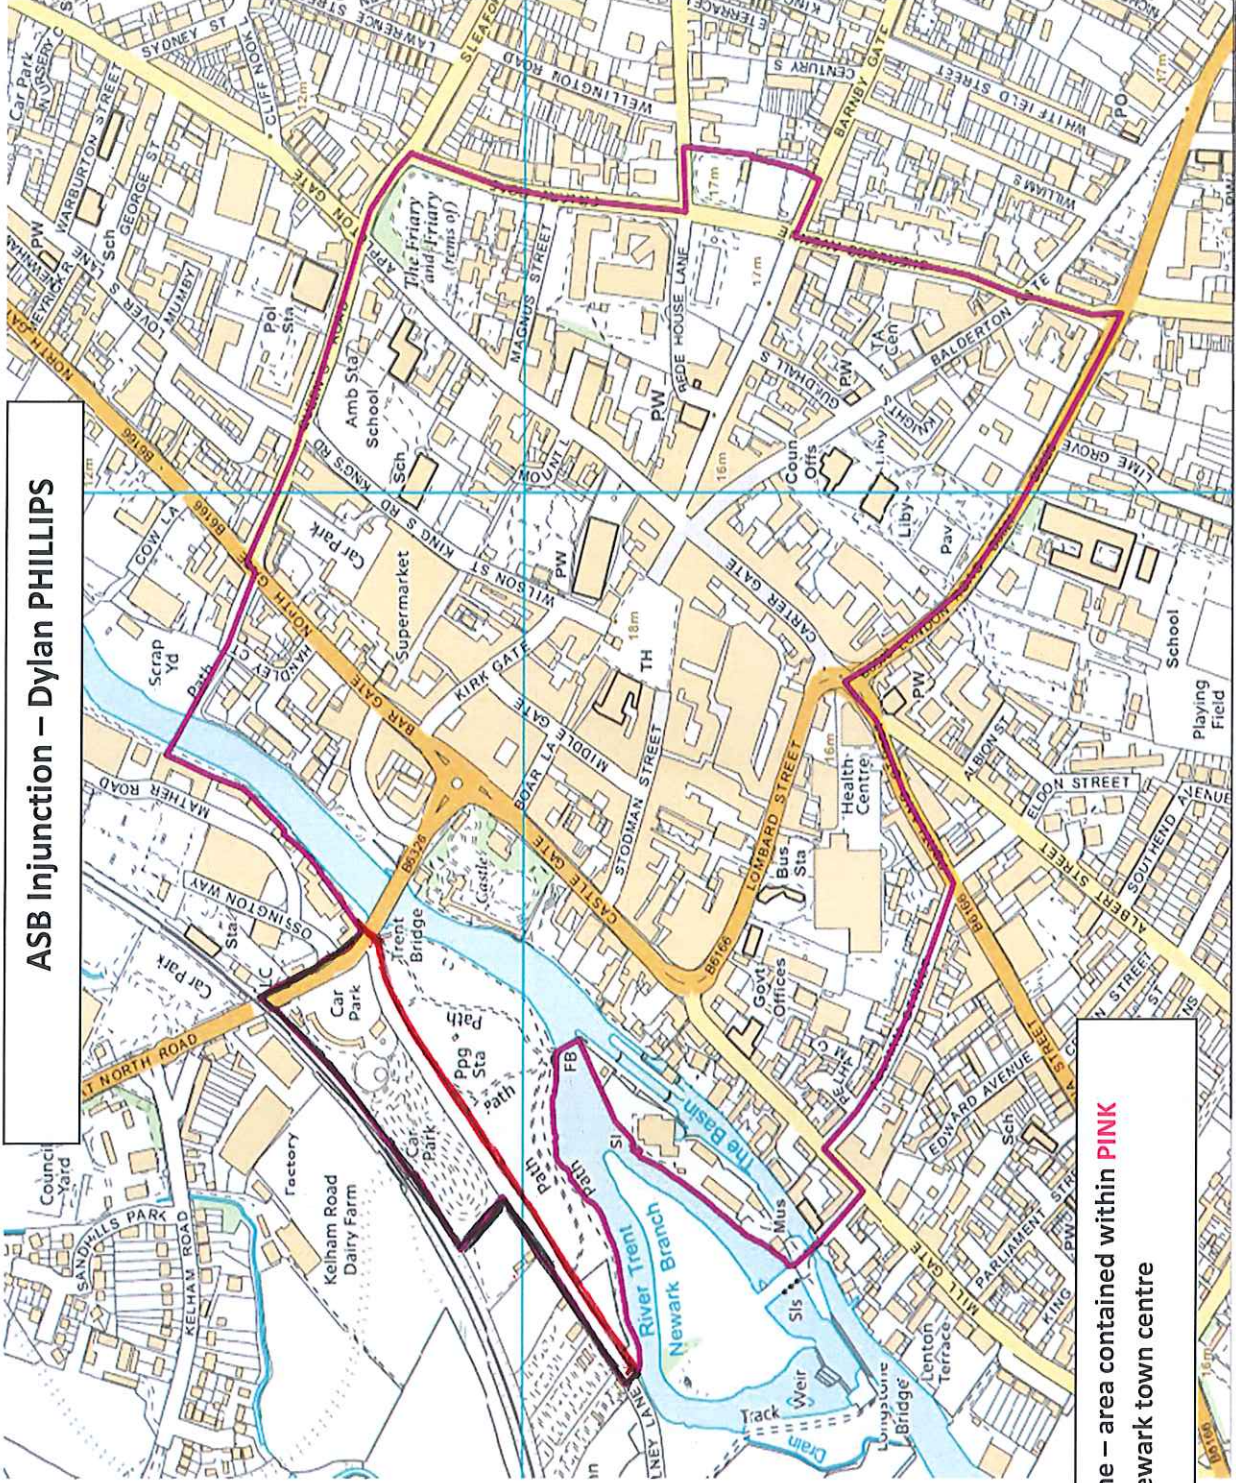

# Map A

## ASB Injunction – Dylan PHILLIPS

Exclusion Zone – area contained within **PINK** boundary, Newark town centre