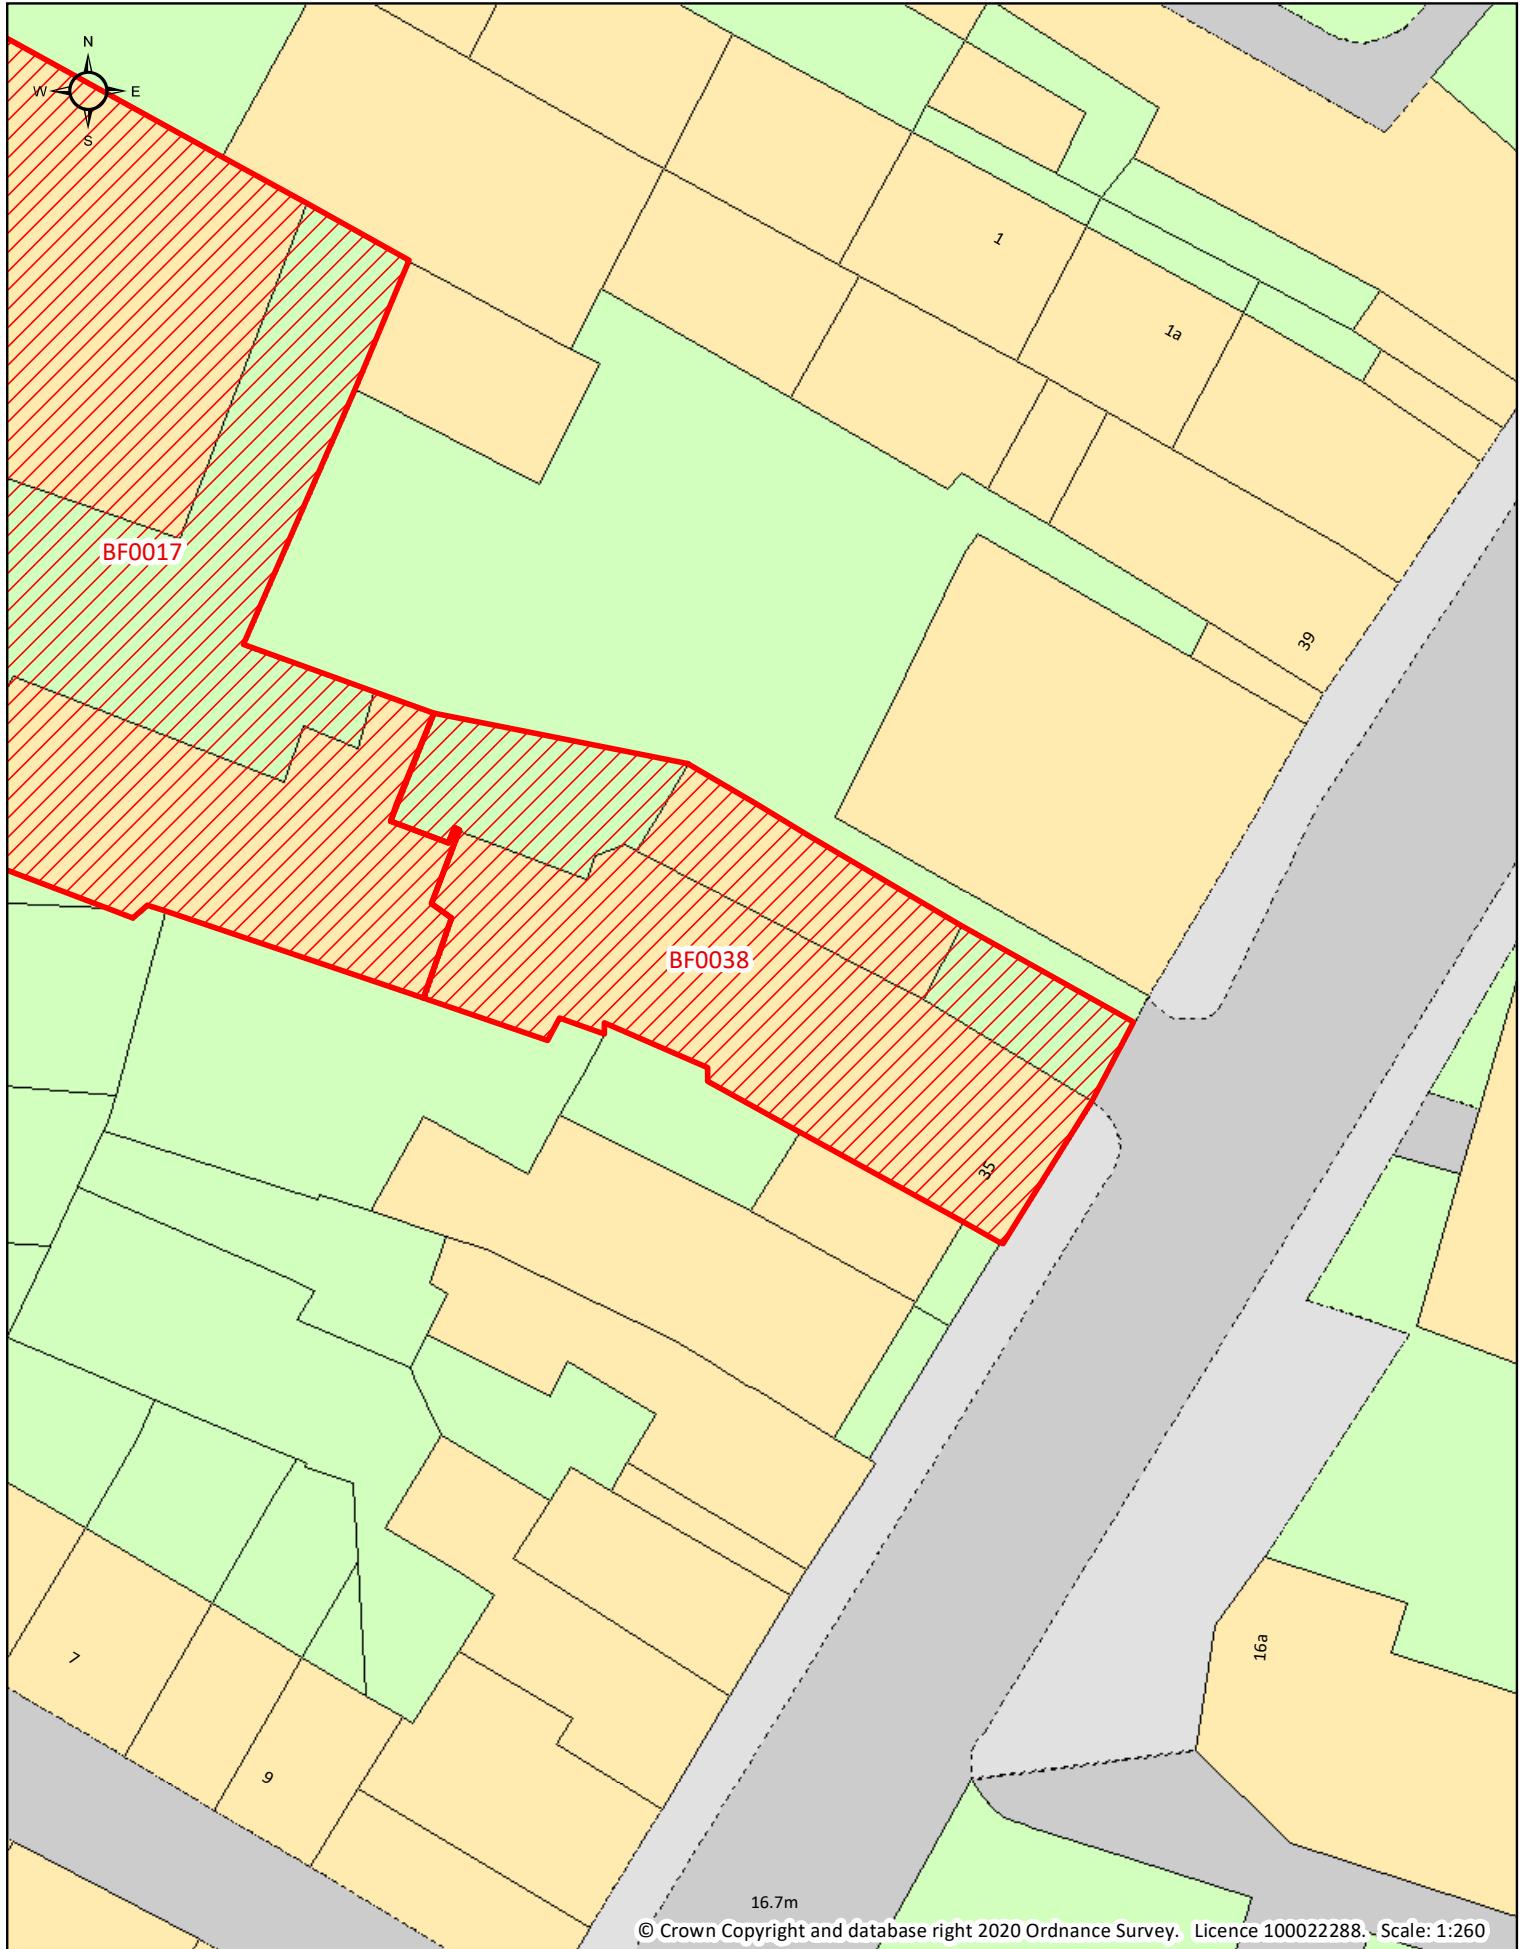

Brownfield Land Register 2020

© Crown Copyright and database right 2020 Ordnance Survey. Licence 100022288. Scale: 1:260