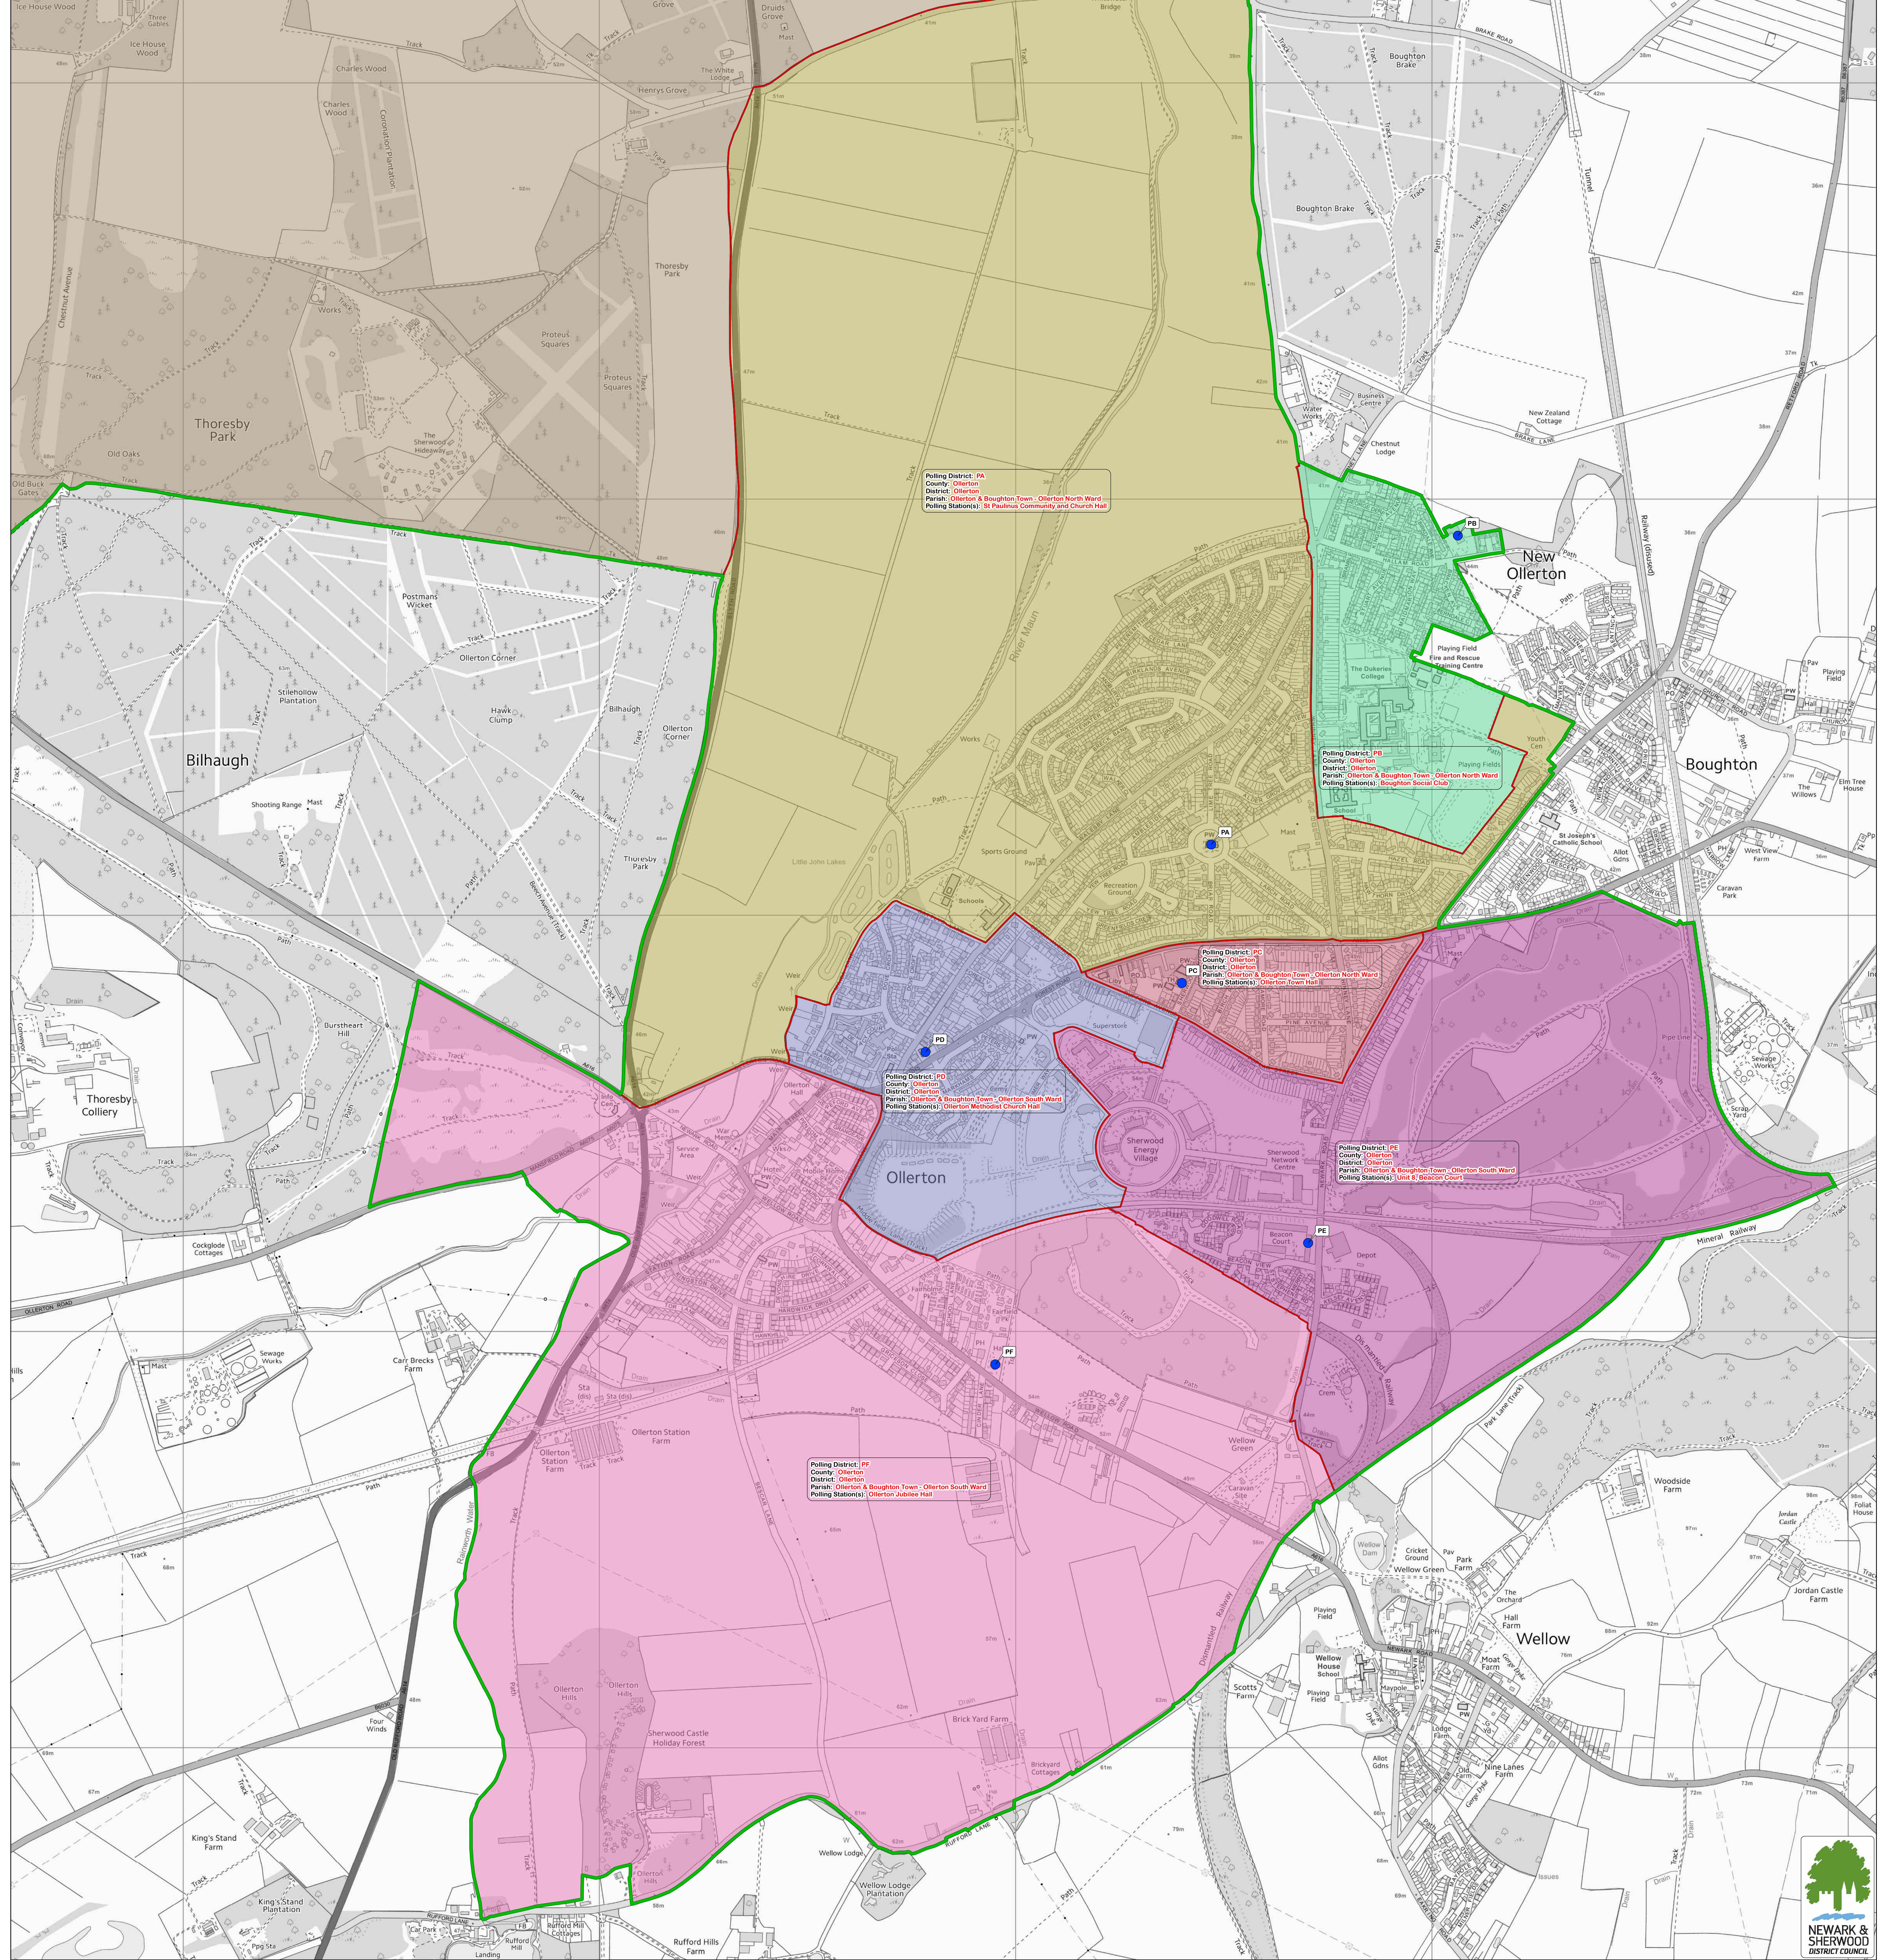

Perlethorpe cum Budby Inset