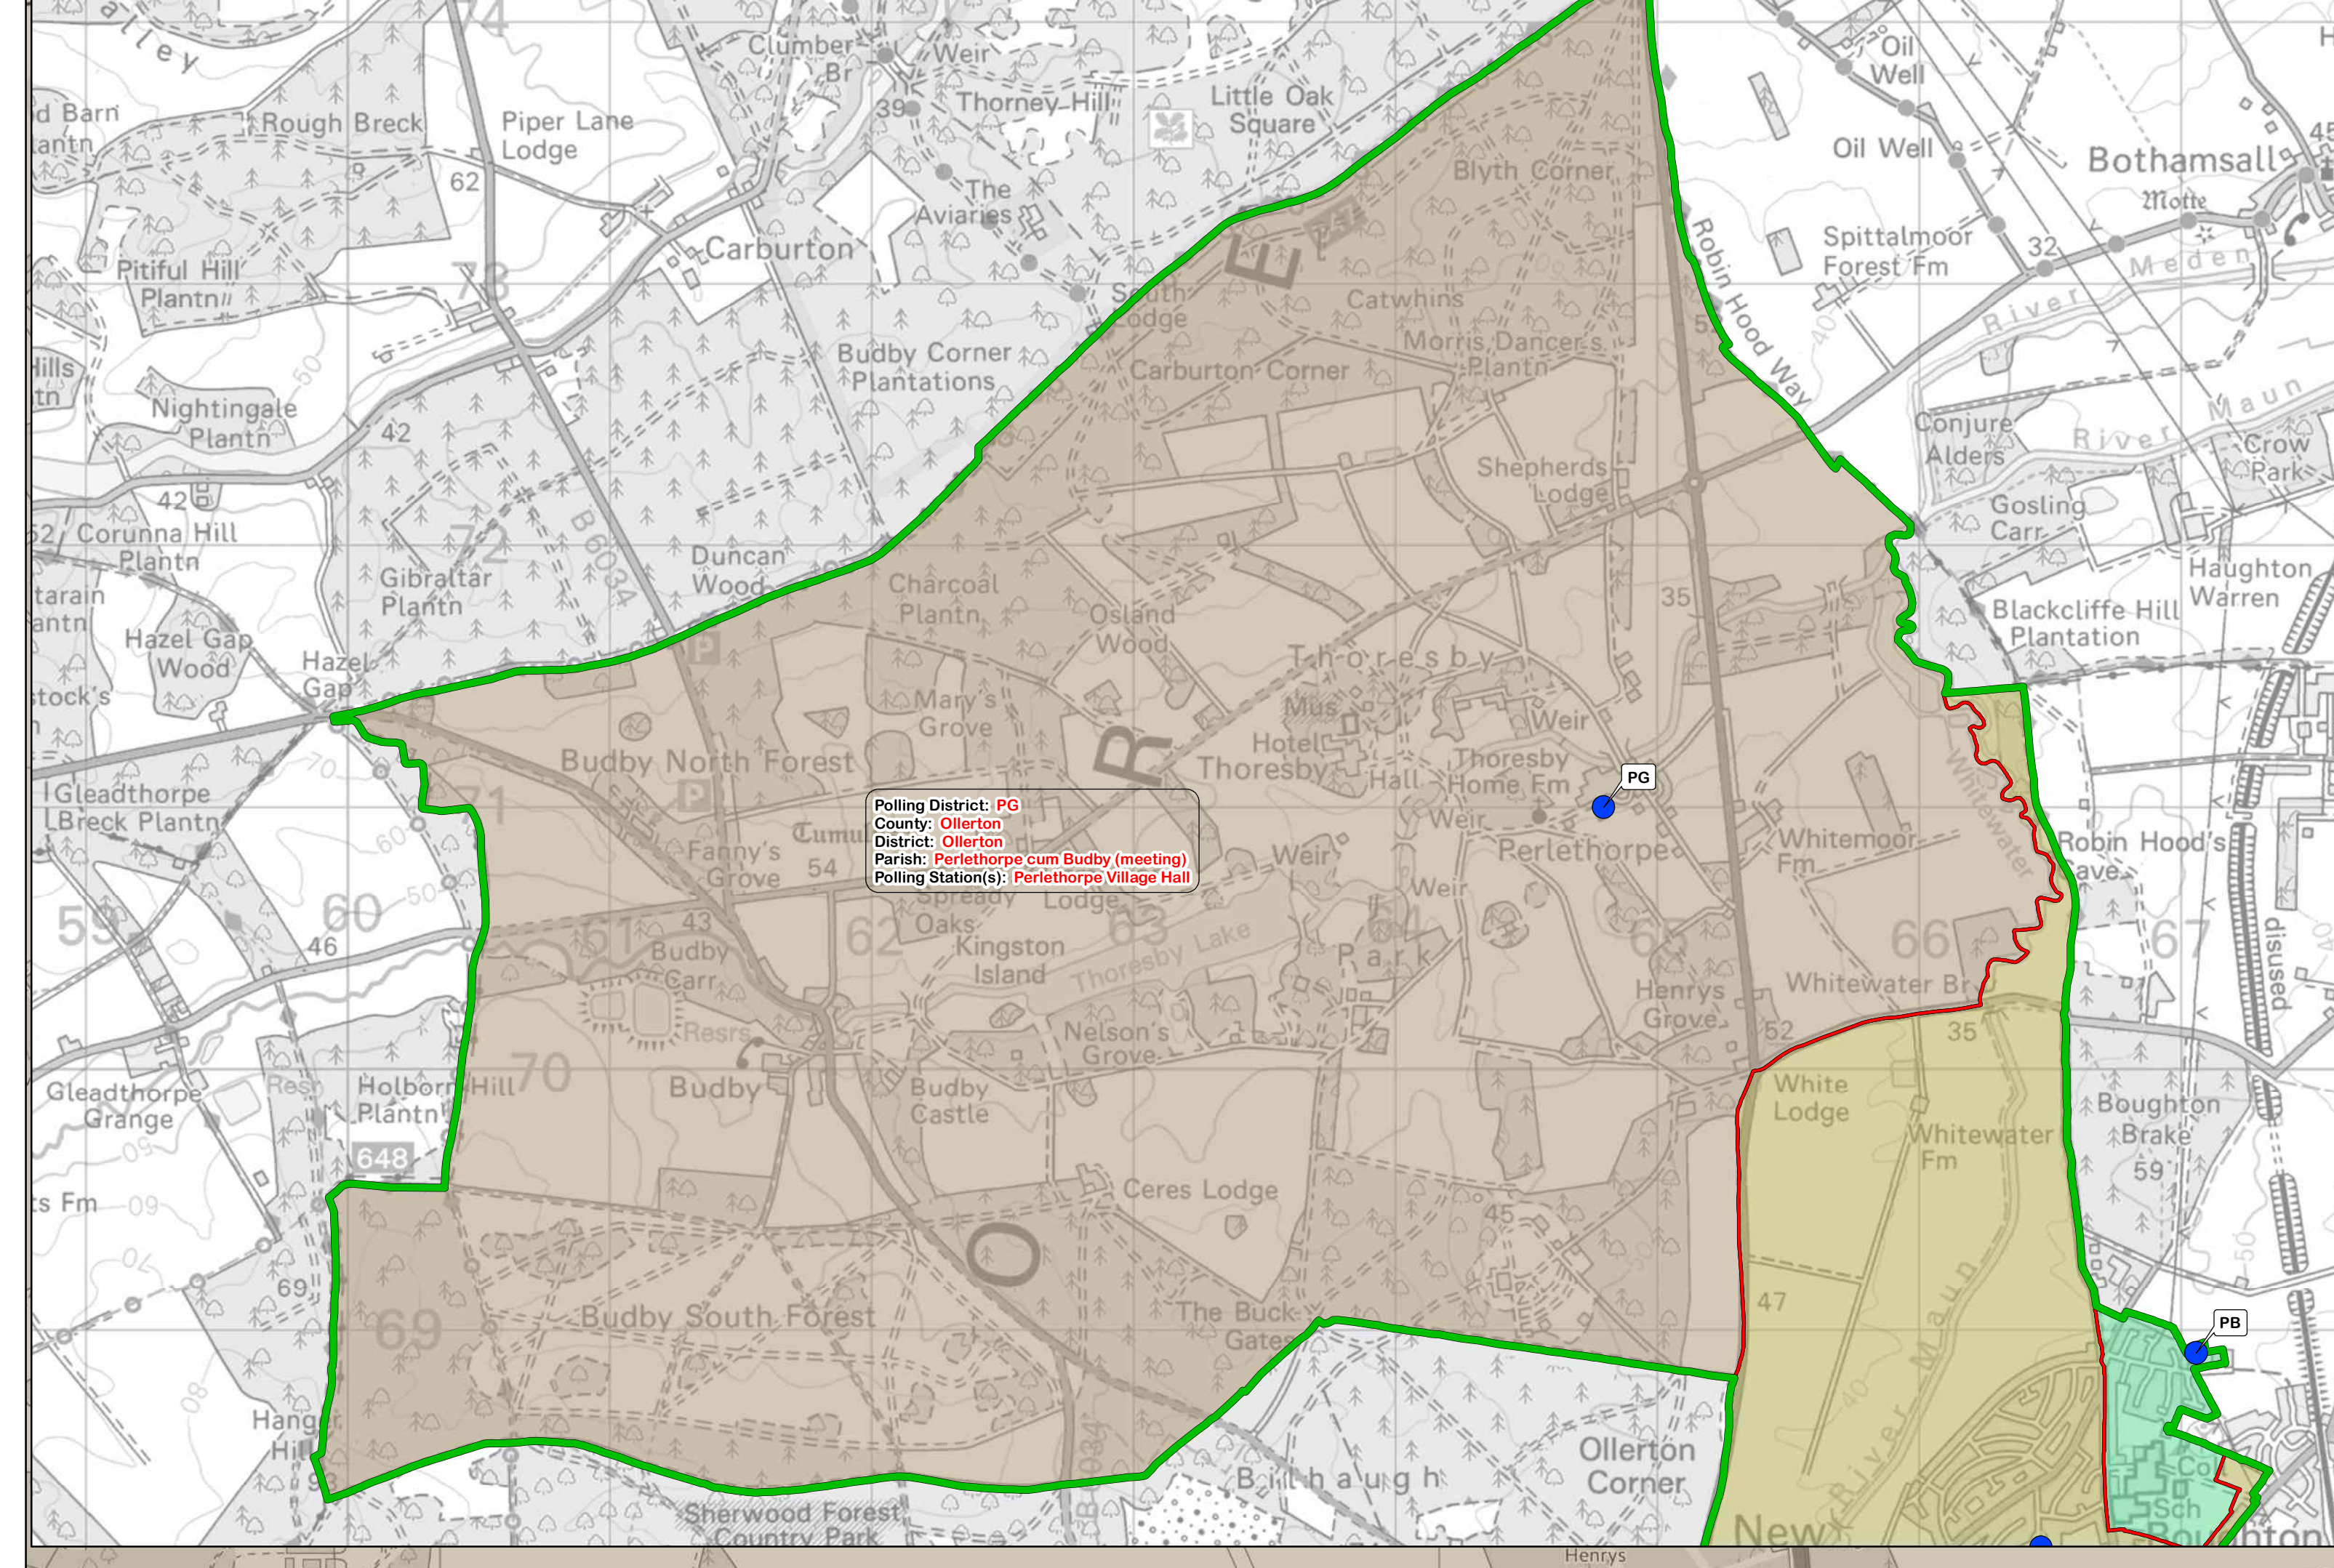

Perlethorpe cum Budby Inset