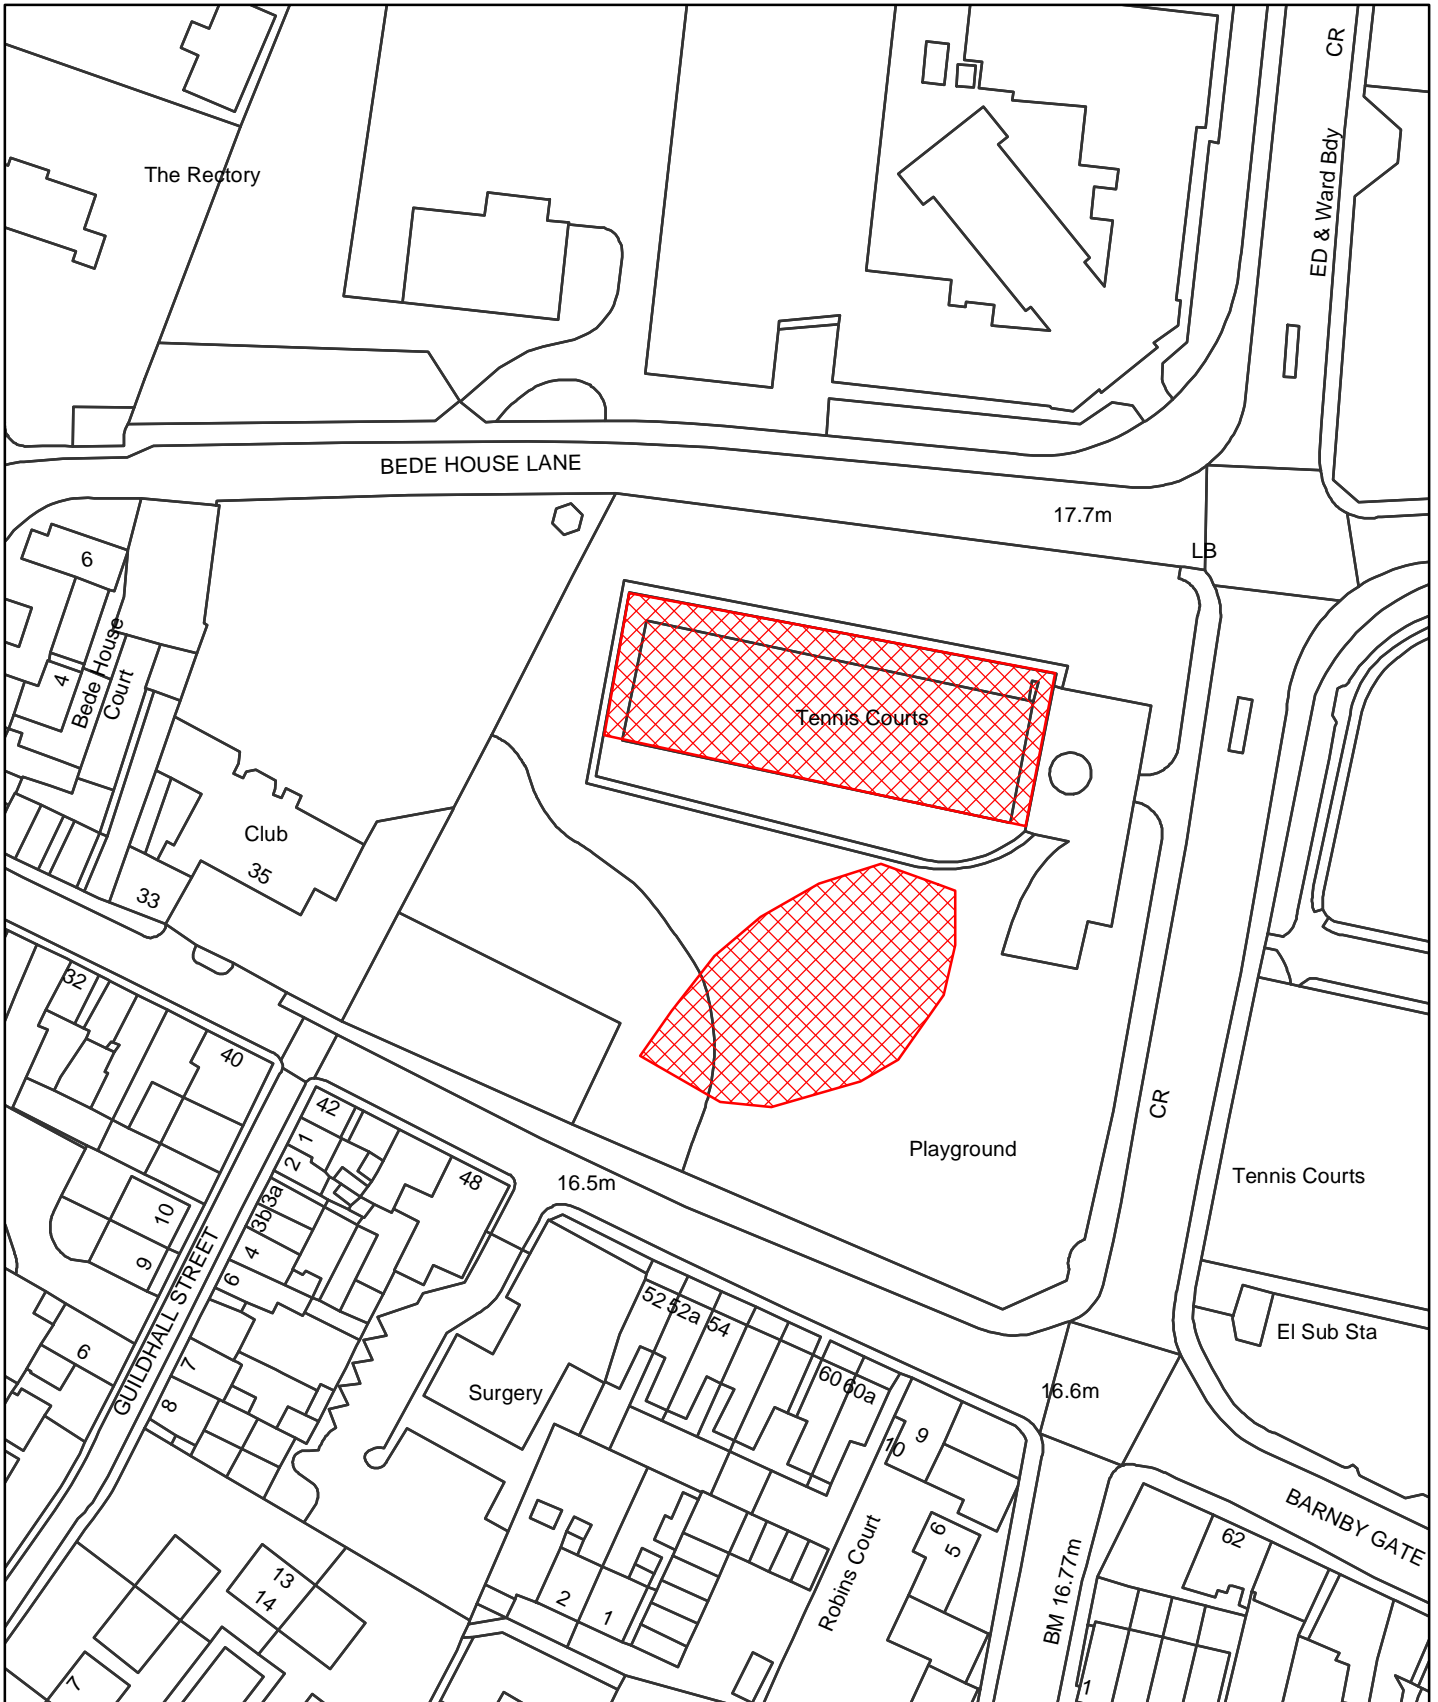

Dog Control Orders

This map is reproduced from the Ordnance Survey material with the permission of Ordnance Survey on behalf of the Controller of Her Majesty's Stationery Office © Crown Copyright. Unauthorised reproduction infringes Crown Copyright and may lead to prosecution or civil proceedings. Newark and Sherwood District Council. Licence 100018606. 2006.

The Dogs Exclusion (Newark and Sherwood District) Order 2010
 Sherwood Avenue (Games Area and Playground)
 Map Reference DCO004

Site Area (Sq Metres): <Double click>
Date: 16th March 2010
Grid Ref: SK <Double click to insert>
Scale: 1:953