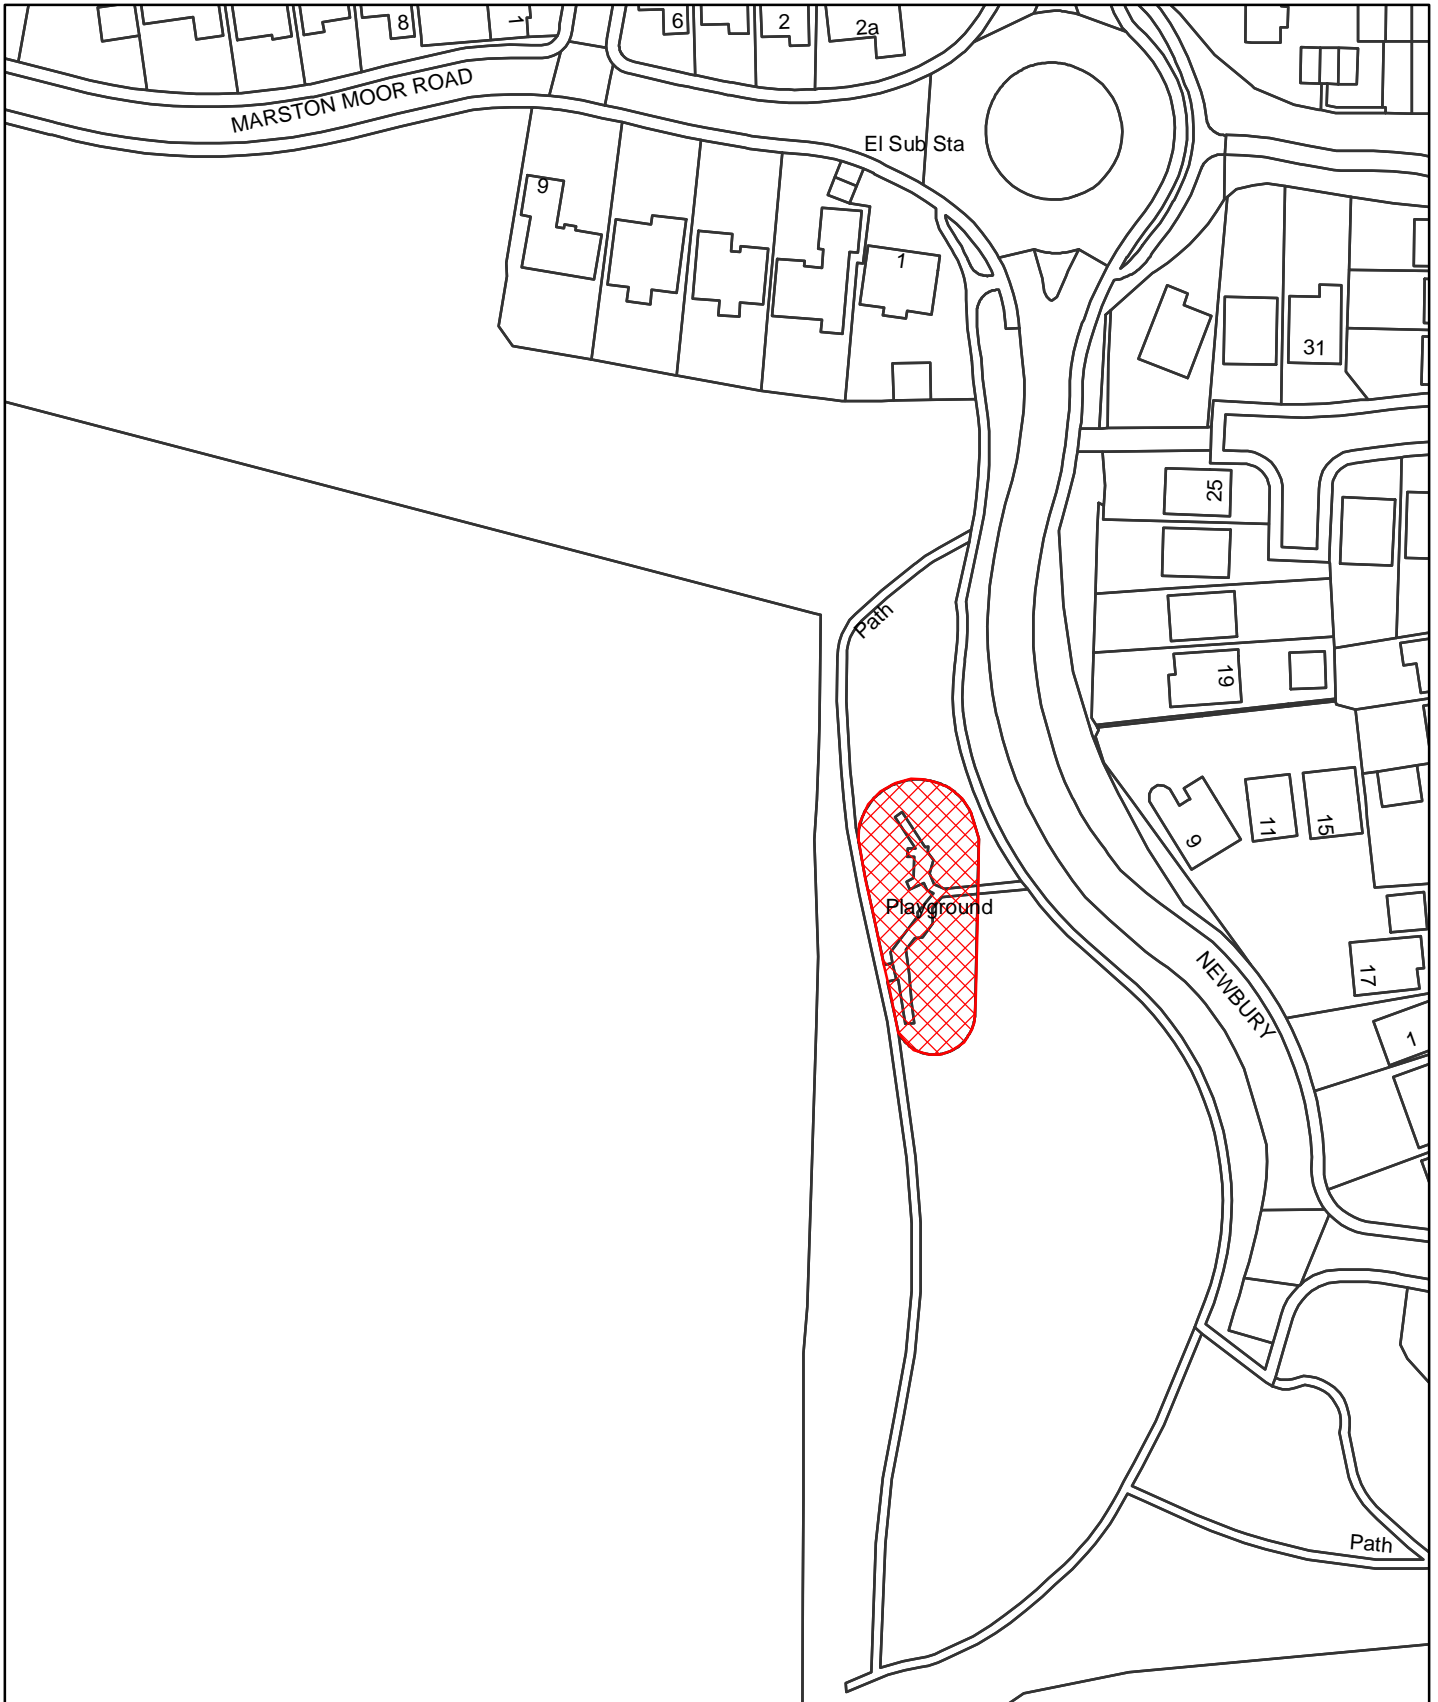

Dog Control Orders

This map is reproduced from the Ordnance Survey material with the permission of Ordnance Survey on behalf of the Controller of Her Majesty's Stationery Office © Crown Copyright. Unauthorised reproduction infringes Crown Copyright and may lead to prosecution or civil proceedings. Newark and Sherwood District Council. Licence 100018606, 2006.

 Site

The Dogs Exclusion (Newark and Sherwood District) Order 2010
Newbury Road Play Area
 Map Reference DCO016

Site Area (Sq Metres): <Double click>
Date: 16th March 2010
Grid Ref: SK <Double click to insert>
Scale: 1:1,159