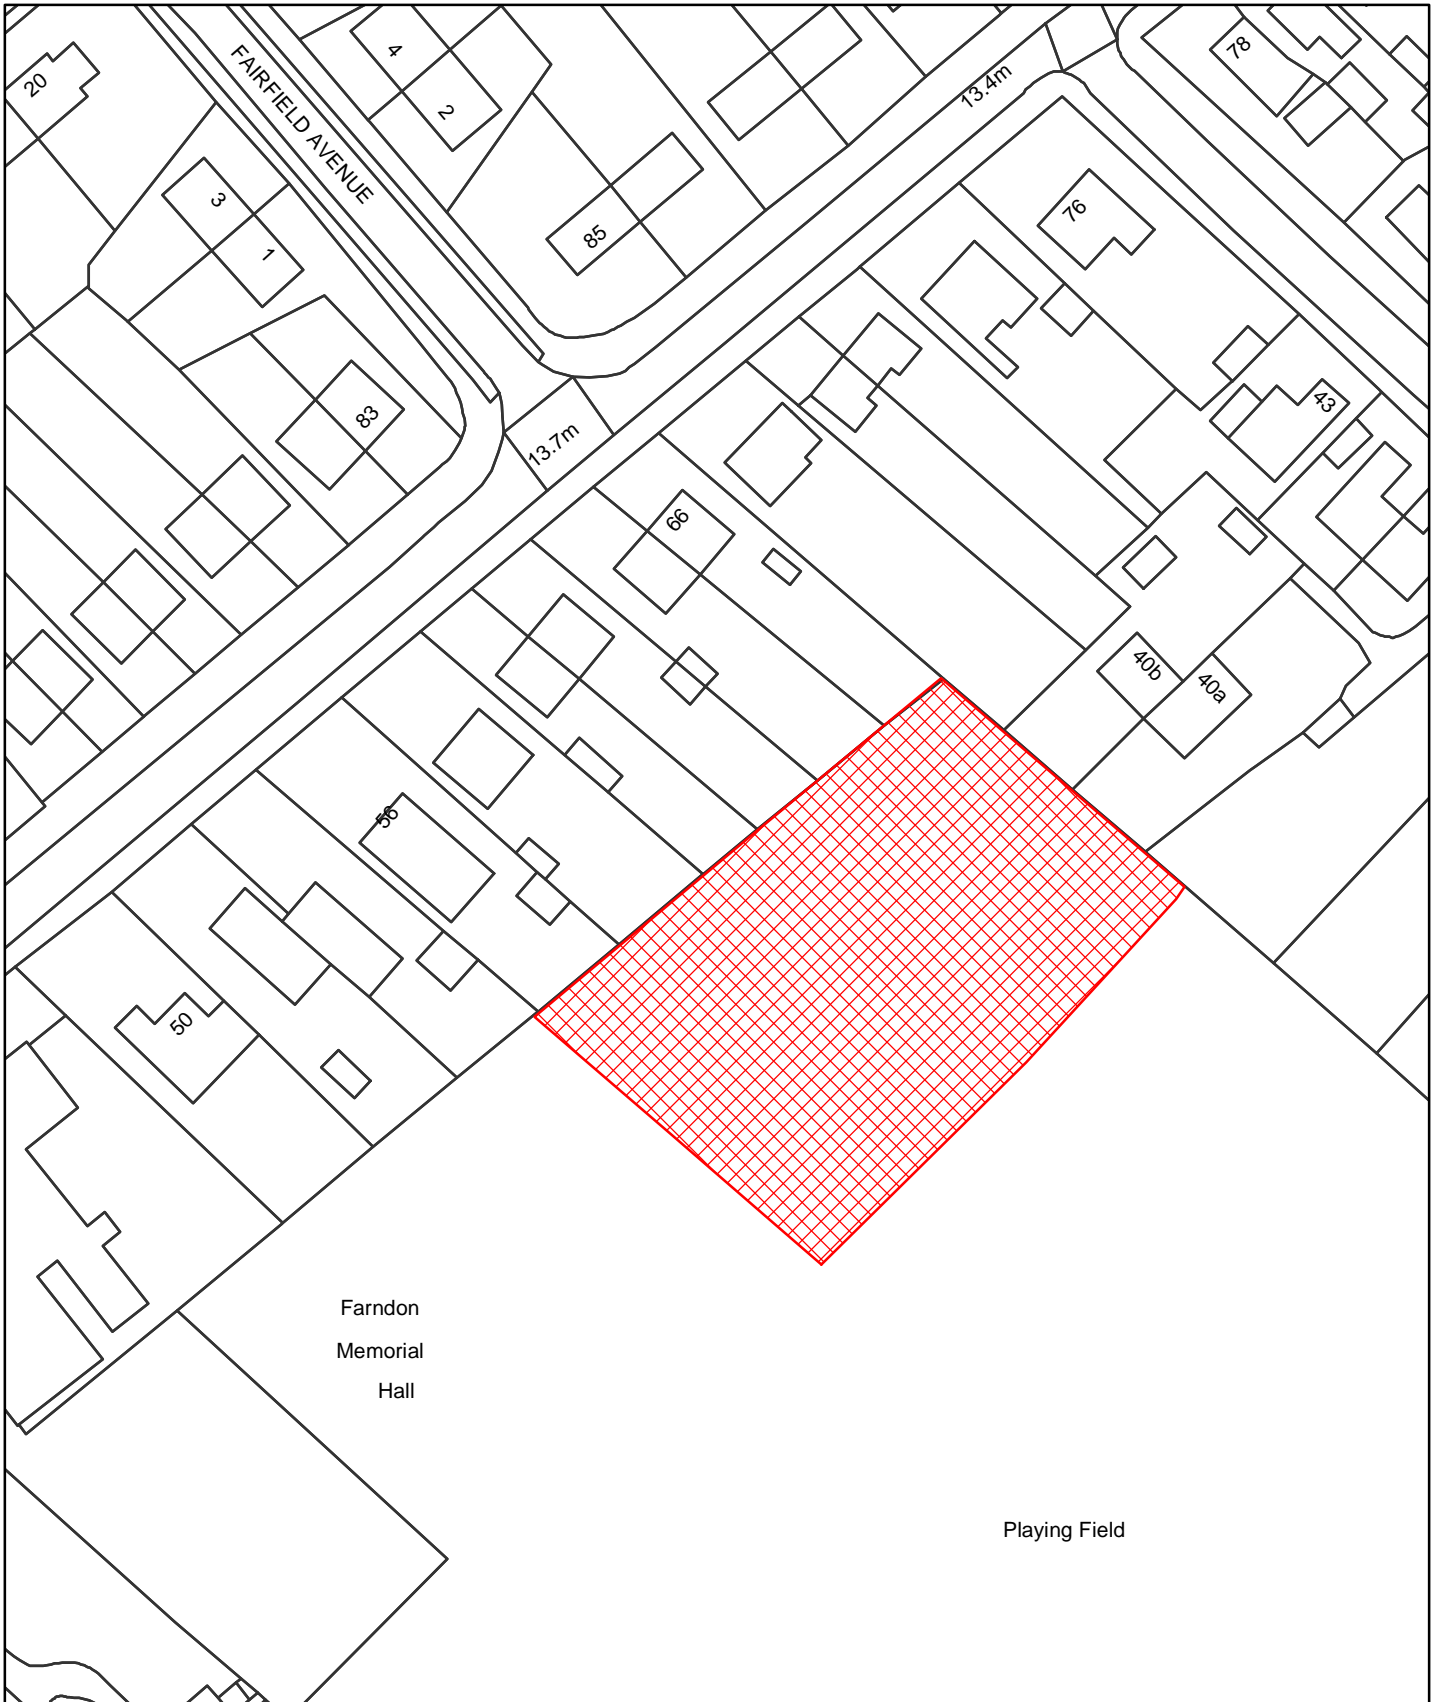

Dog Control Orders

This map is reproduced from the Ordnance Survey material with the permission of Ordnance Survey on behalf of the Controller of Her Majesty's Stationery Office © Crown Copyright. Unauthorised reproduction infringes Crown Copyright and may lead to prosecution or civil proceedings. Newark and Sherwood District Council. Licence 100018606, 2006.

 Site

The Dogs Exclusion (Newark and Sherwood District) Order 2010
Marsh Lane Playground
Map Reference DCO032

Site Area (Sq Metres): <Double click>
Date: 16th March 2010
Grid Ref: SK <Double click to insert>
Scale: 1:916