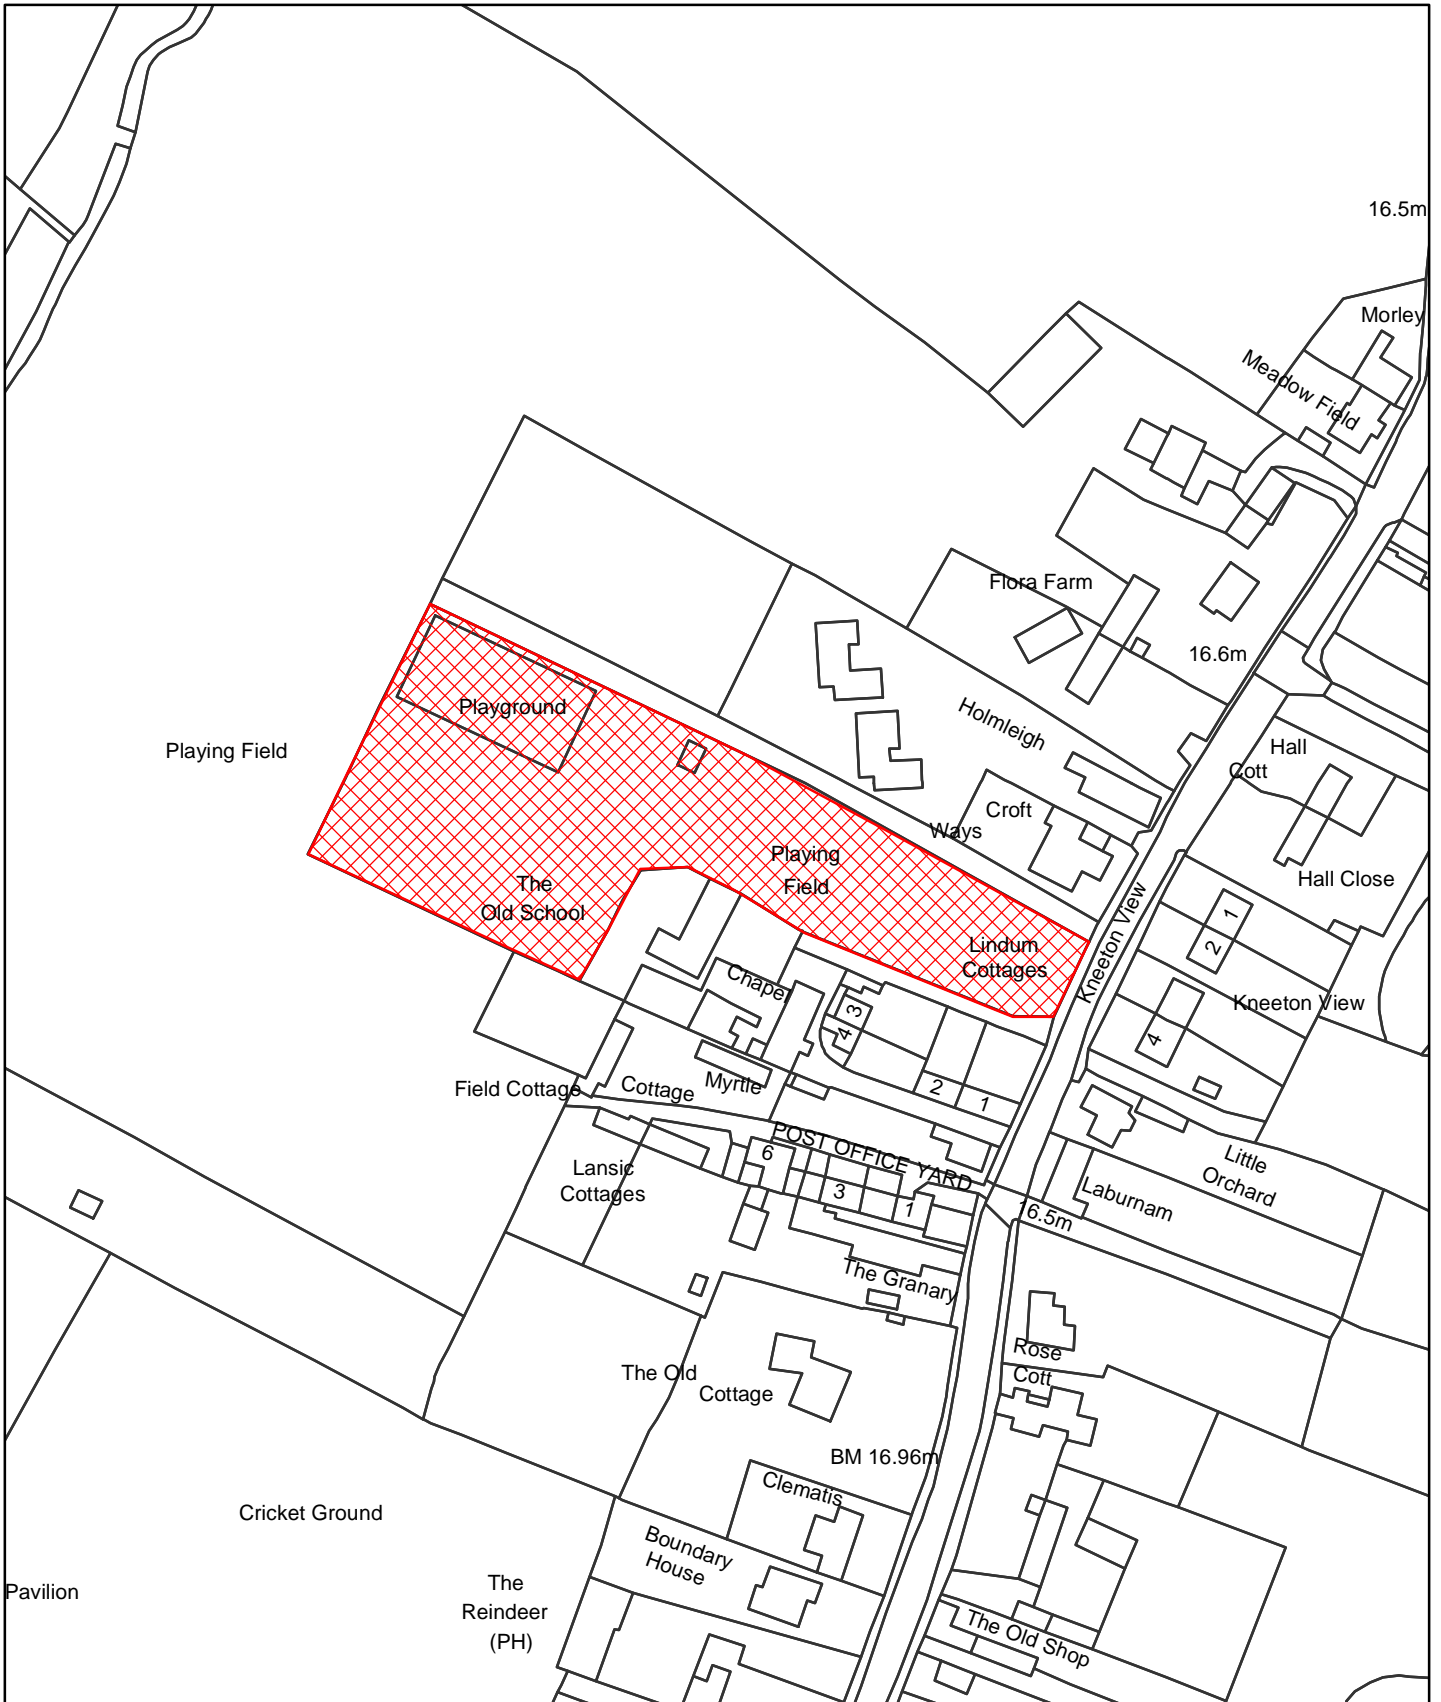

Dog Control Orders

This map is reproduced from the Ordnance Survey material with the permission of Ordnance Survey on behalf of the Controller of Her Majesty's Stationery Office © Crown Copyright. Unauthorised reproduction infringes Crown Copyright and may lead to prosecution or civil proceedings. Newark and Sherwood District Council. Licence 100018606, 2006.

 Site

The Dogs Exclusion (Newark and Sherwood District) Order 2010
 Hoveringham Playing Field
 Map Reference DCO057

Site Area (Sq Metres): <Double click>
Date: 16th March 2010
Grid Ref: SK <Double click to insert>
Scale: 1:1,526