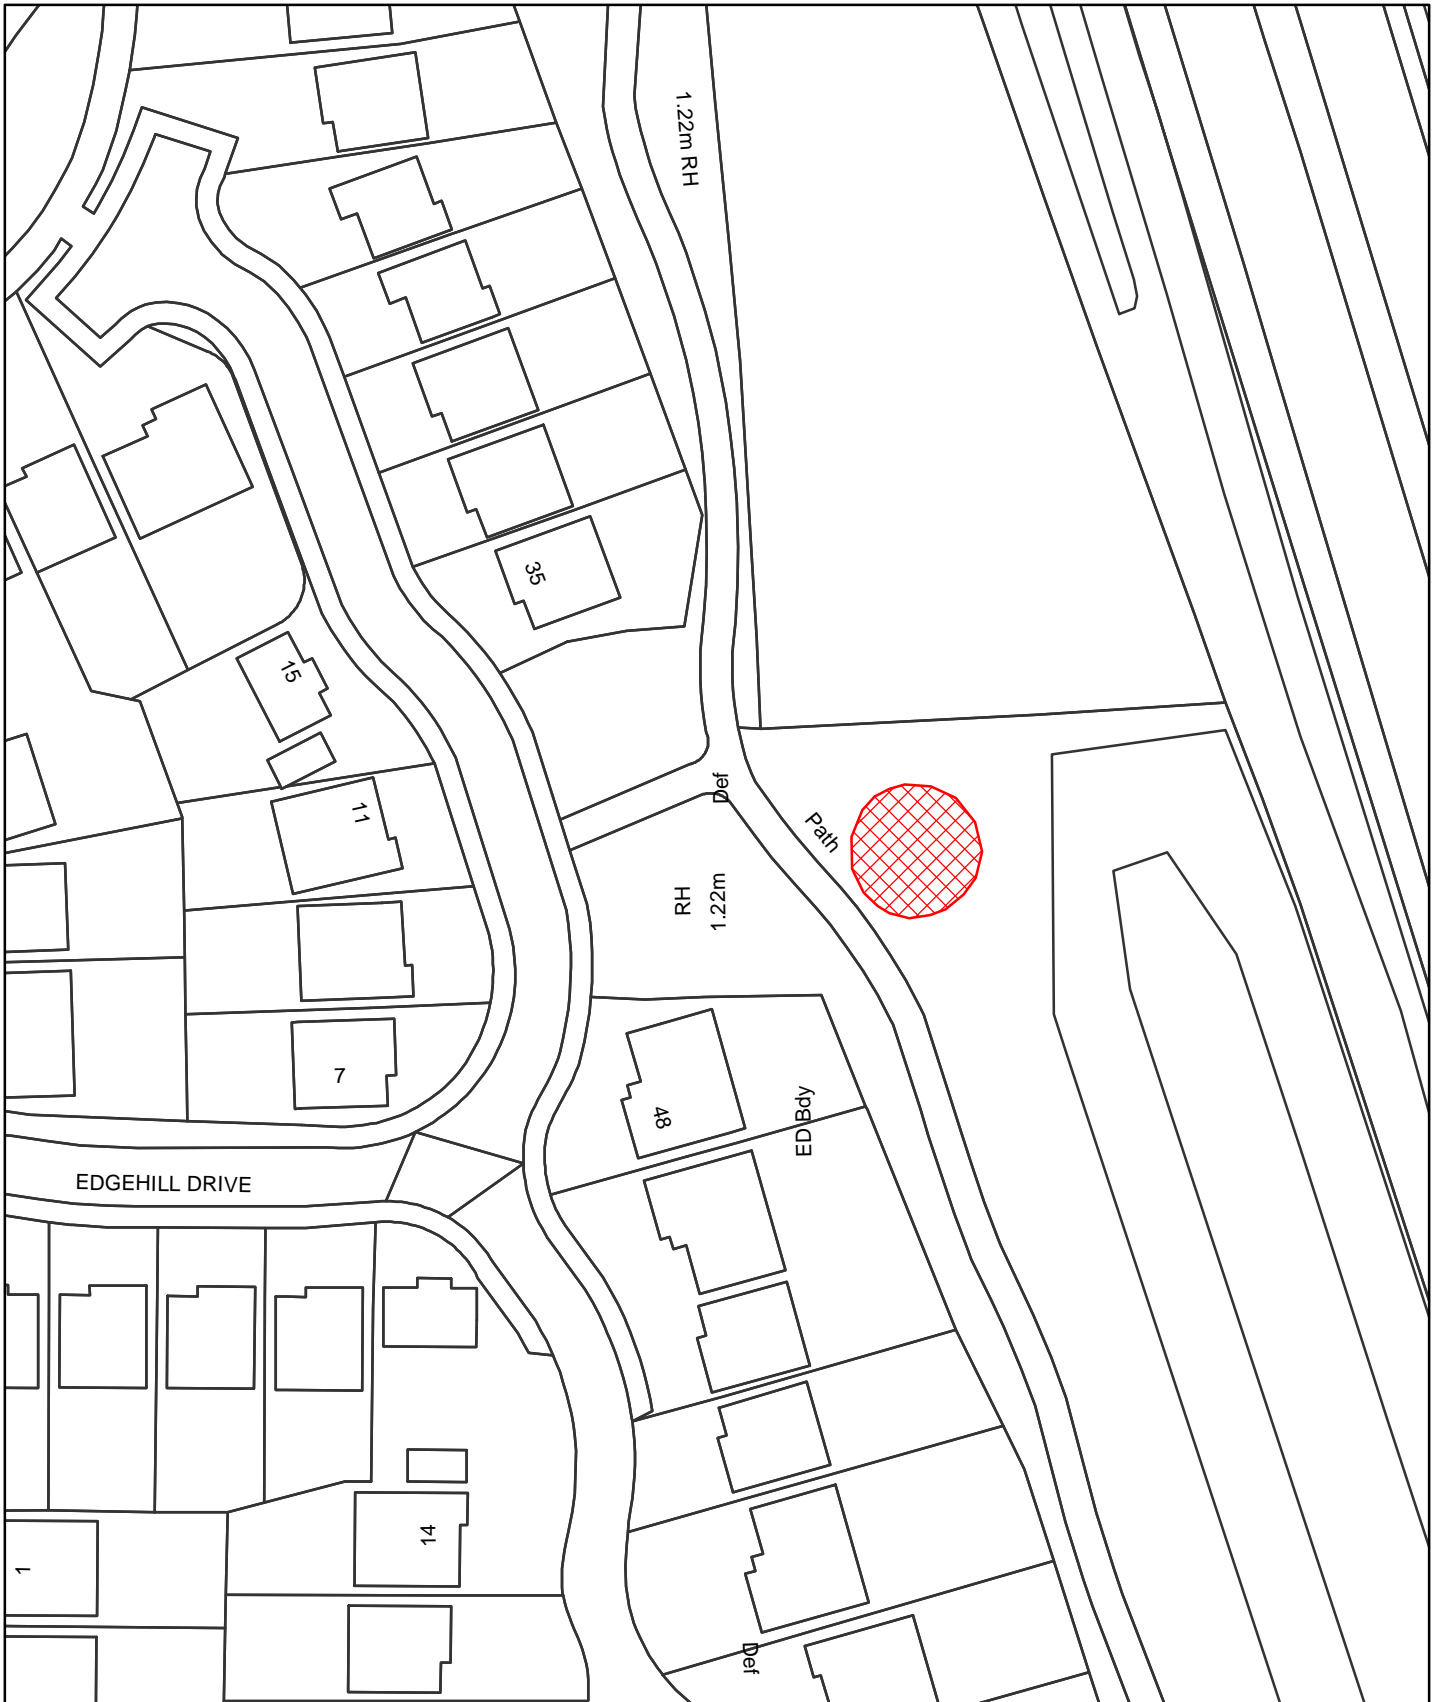

Dog Control Orders

This map is reproduced from the Ordnance Survey material with the permission of Ordnance Survey on behalf of the Controller of Her Majesty's Stationery Office © Crown Copyright. Unauthorised reproduction infringes Crown Copyright and may lead to prosecution or civil proceedings. Newark and Sherwood District Council. Licence 100018606, 2006.

 Site

The Dogs Exclusion (Newark and Sherwood District) Order 2010
Edgehill Drive Play Area
 Map Reference DCO015

Site Area (Sq Metres): <Double click>
Date: 16th March 2010
Grid Ref: SK <Double click to insert>
Scale: 1:706