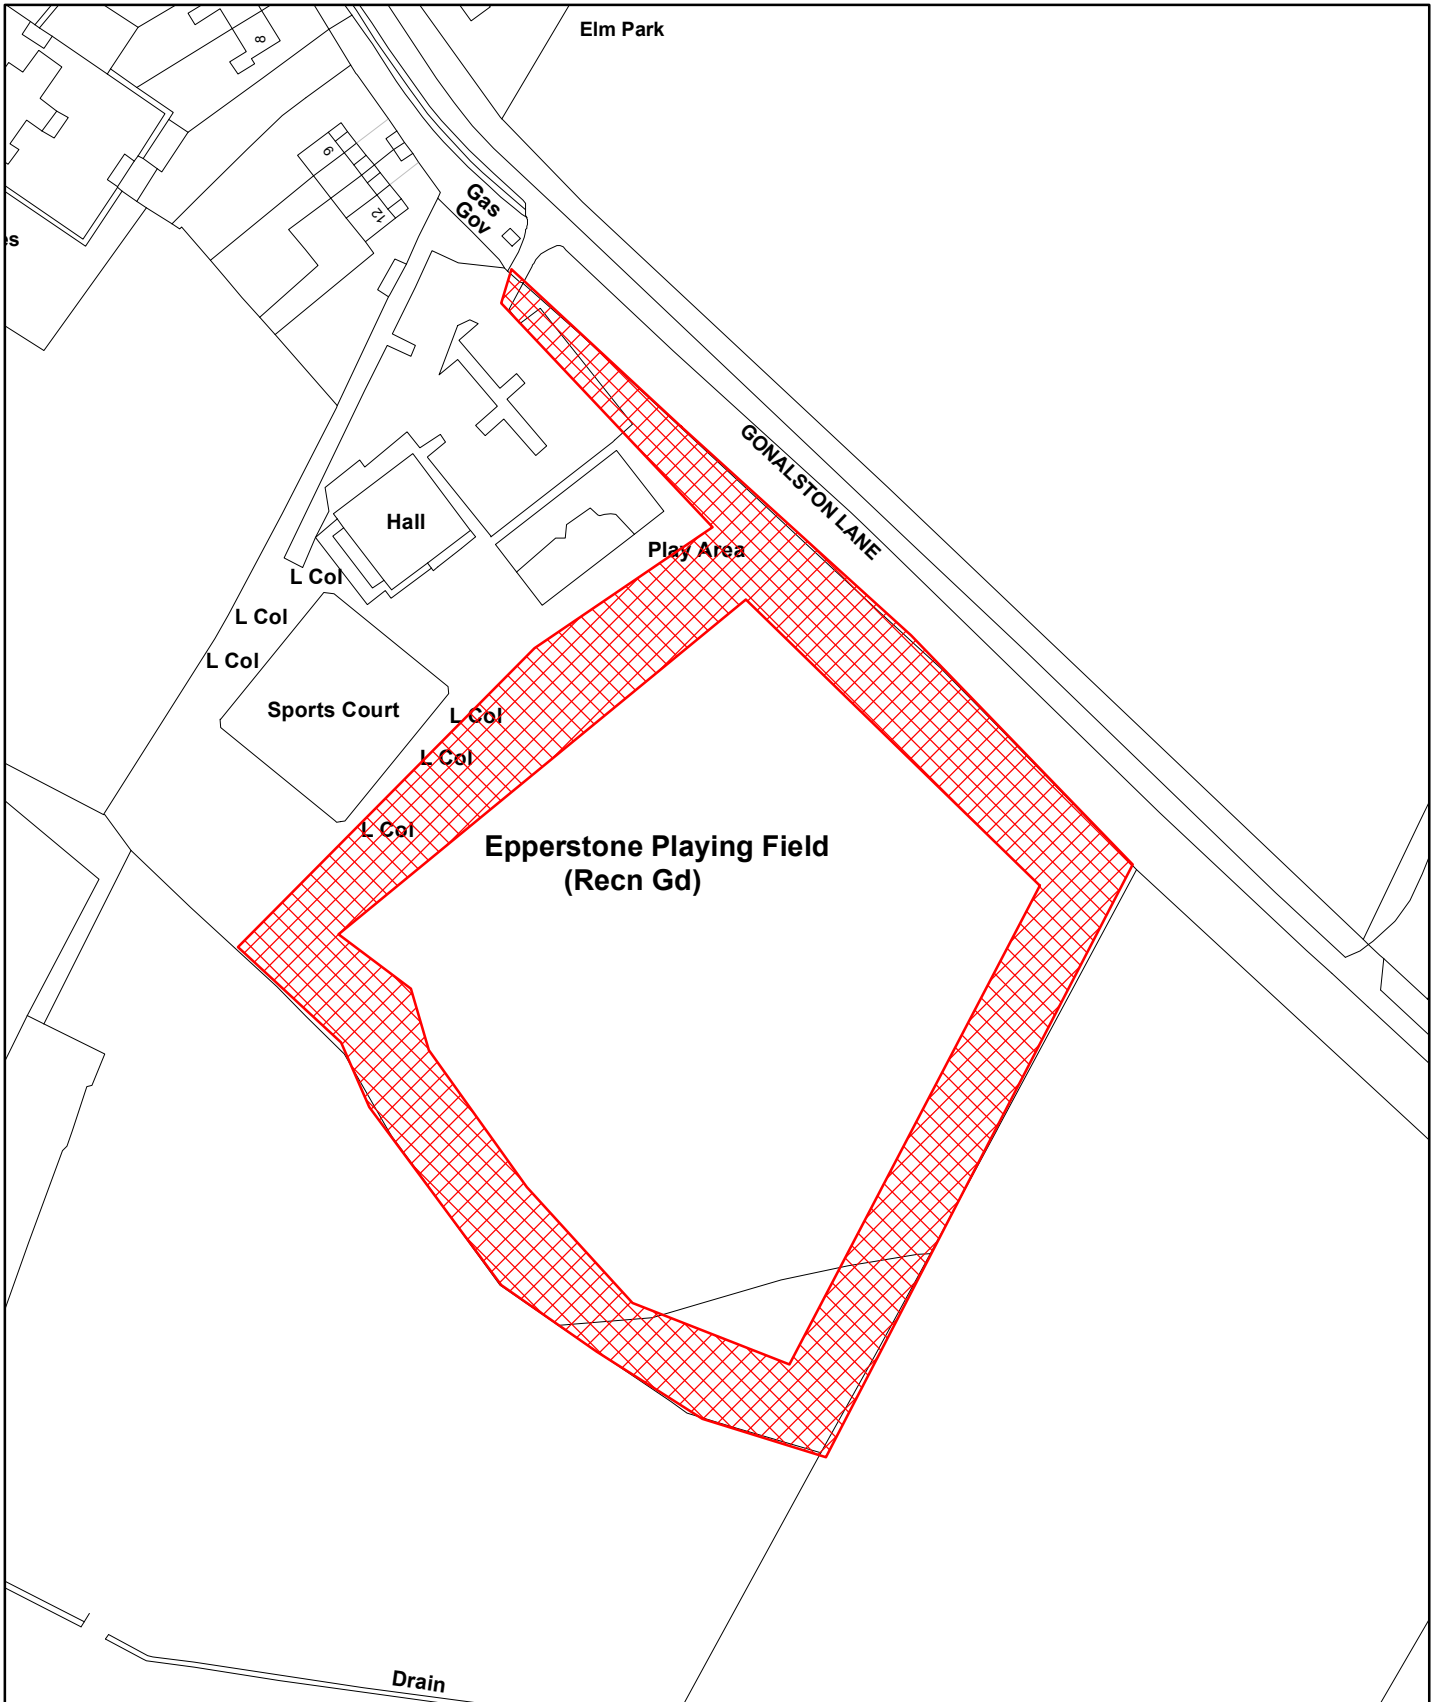

Public Space Protection Order

© Crown Copyright and database right 2022 Ordnance Survey. Licence 100022288. Scale: 1:1,504 Date: 12/01/2022

 Site

The Dogs on Lead (Newark and Sherwood District) Order 2022
Village Playing Field, Epperstone
Map Reference PSPO134

| |
|---------------------------------------|
| Site Area (Sq Metres): 9563 |
| Date: 12 January 2022 |
| Grid Ref: SK <Double click to insert> |
| Scale: 1:1,504 |