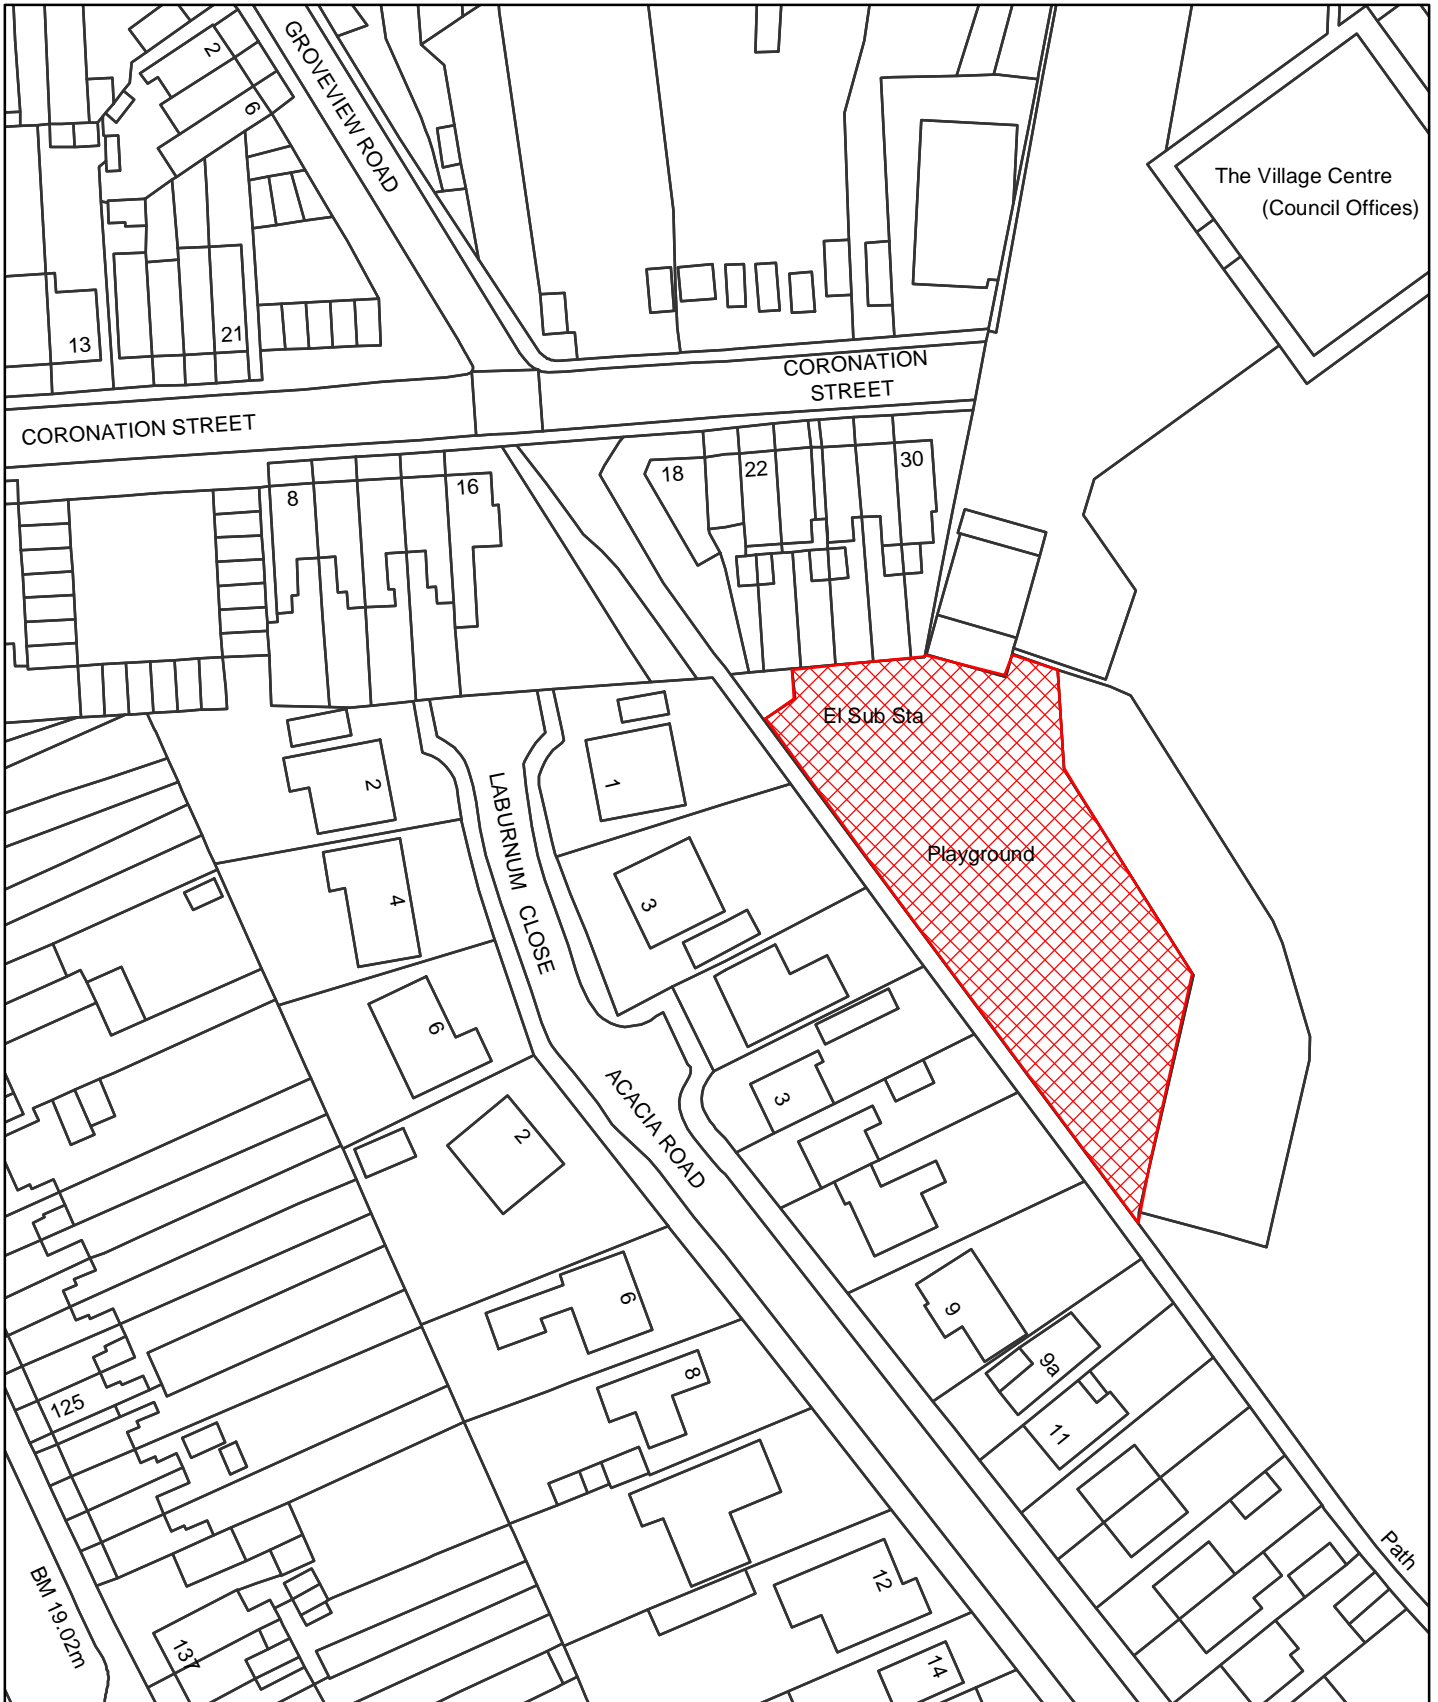

Dog Control Orders

This map is reproduced from the Ordnance Survey material with the permission of Ordnance Survey on behalf of the Controller of Her Majesty's Stationery Office © Crown Copyright. Unauthorised reproduction infringes Crown Copyright and may lead to prosecution or civil proceedings. Newark and Sherwood District Council. Licence 100018606. 2006.

The Dogs Exclusion (Newark and Sherwood District) Order 2010
Coronation Street Play Area
 Map Reference DCO040

Site Area (Sq Metres): <Double click>
Date: 16th March 2010
Grid Ref: SK <Double click to insert>
Scale: 1:853