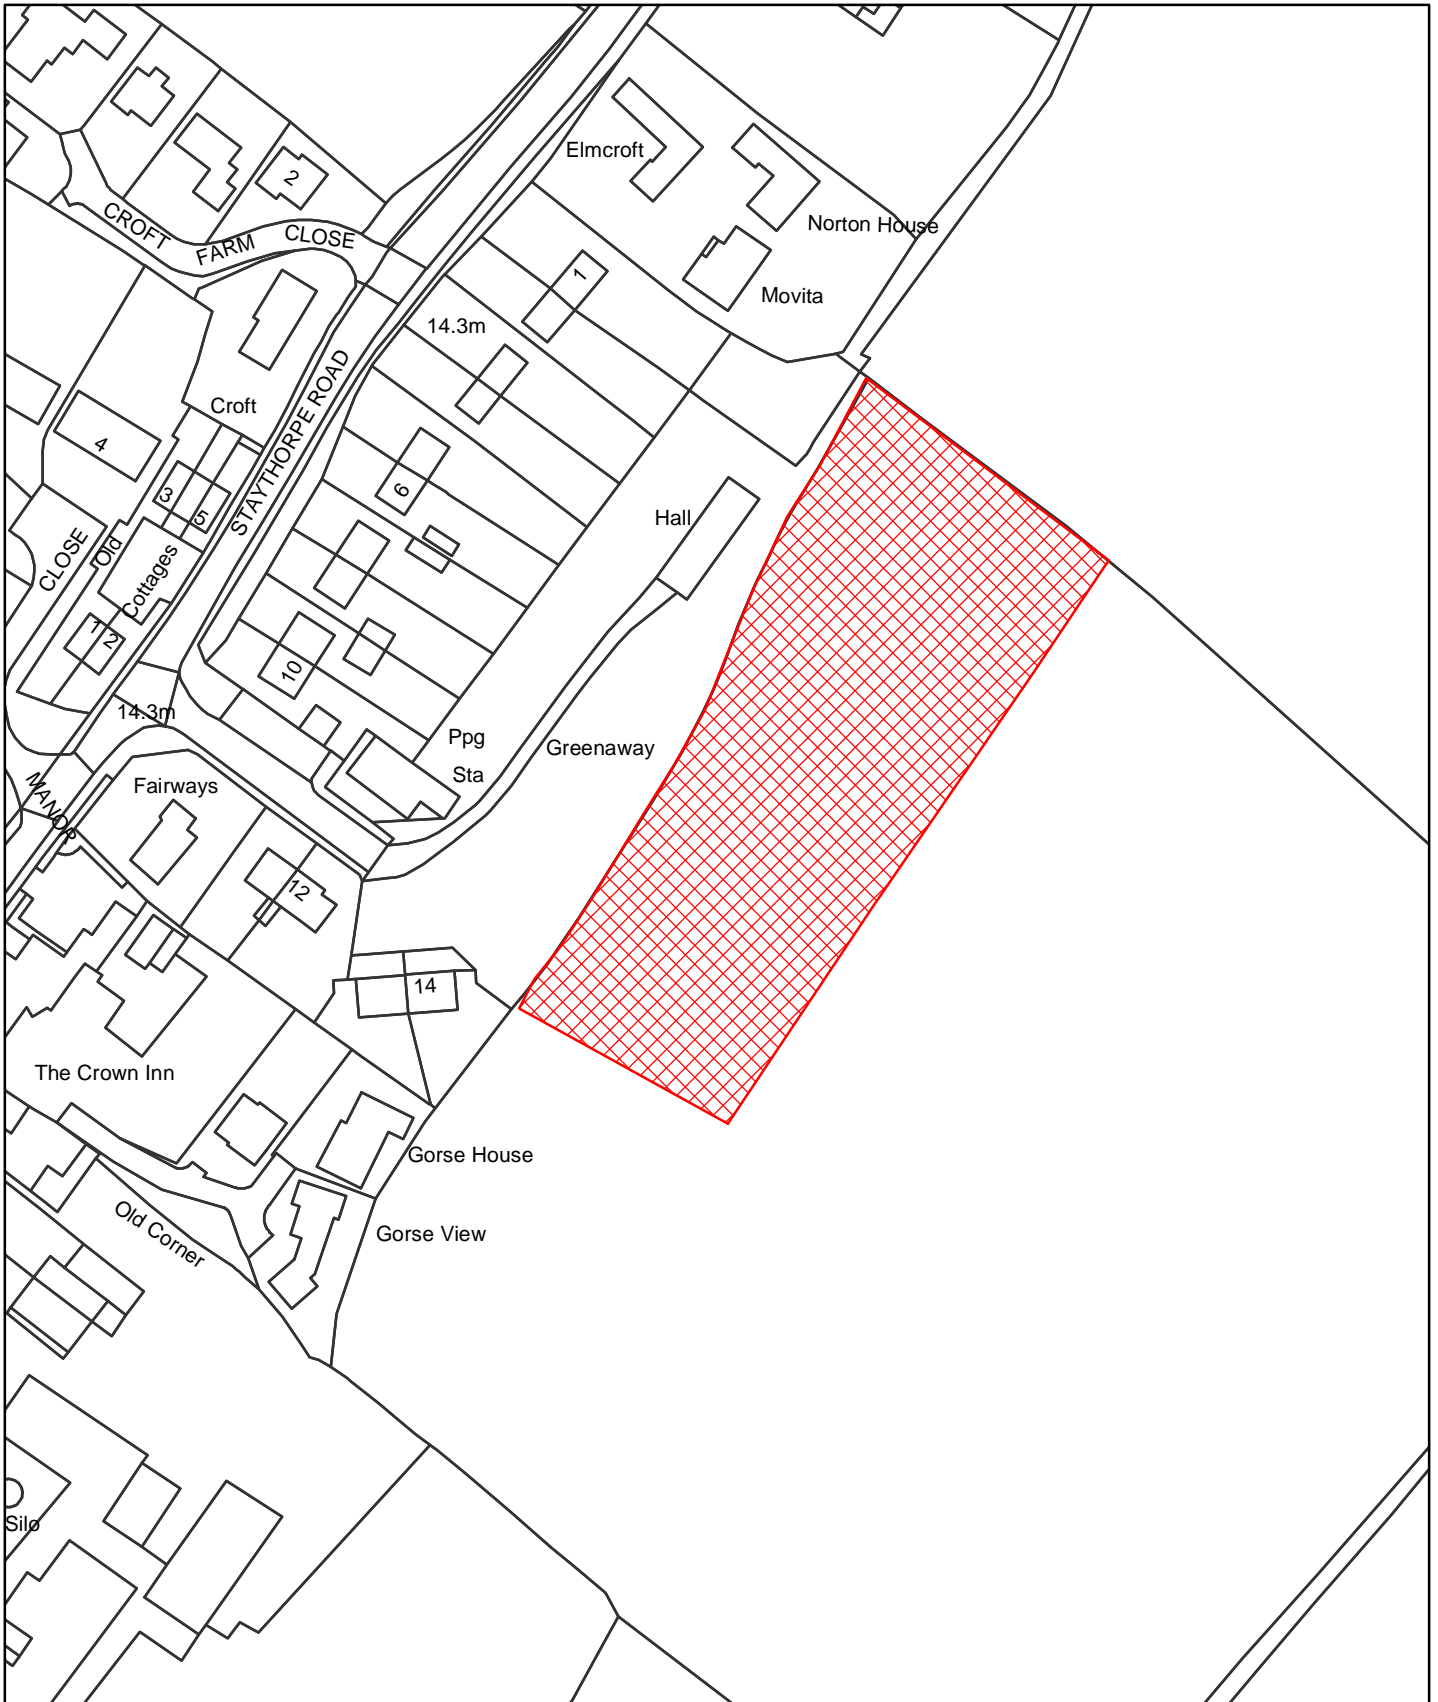

Dog Control Orders

This map is reproduced from the Ordnance Survey material with the permission of Ordnance Survey on behalf of the Controller of Her Majesty's Stationery Office © Crown Copyright. Unauthorised reproduction infringes Crown Copyright and may lead to prosecution or civil proceedings. Newark and Sherwood District Council. Licence 100018606, 2006.

 Site

The Dogs Exclusion (Newark and Sherwood District) Order 2010
 2 Acre Playing Field
 Map Reference DCO068

Site Area (Sq Metres): <Double click>
Date: 16th March 2010
Grid Ref: SK <Double click to insert>
Scale: 1:1,388